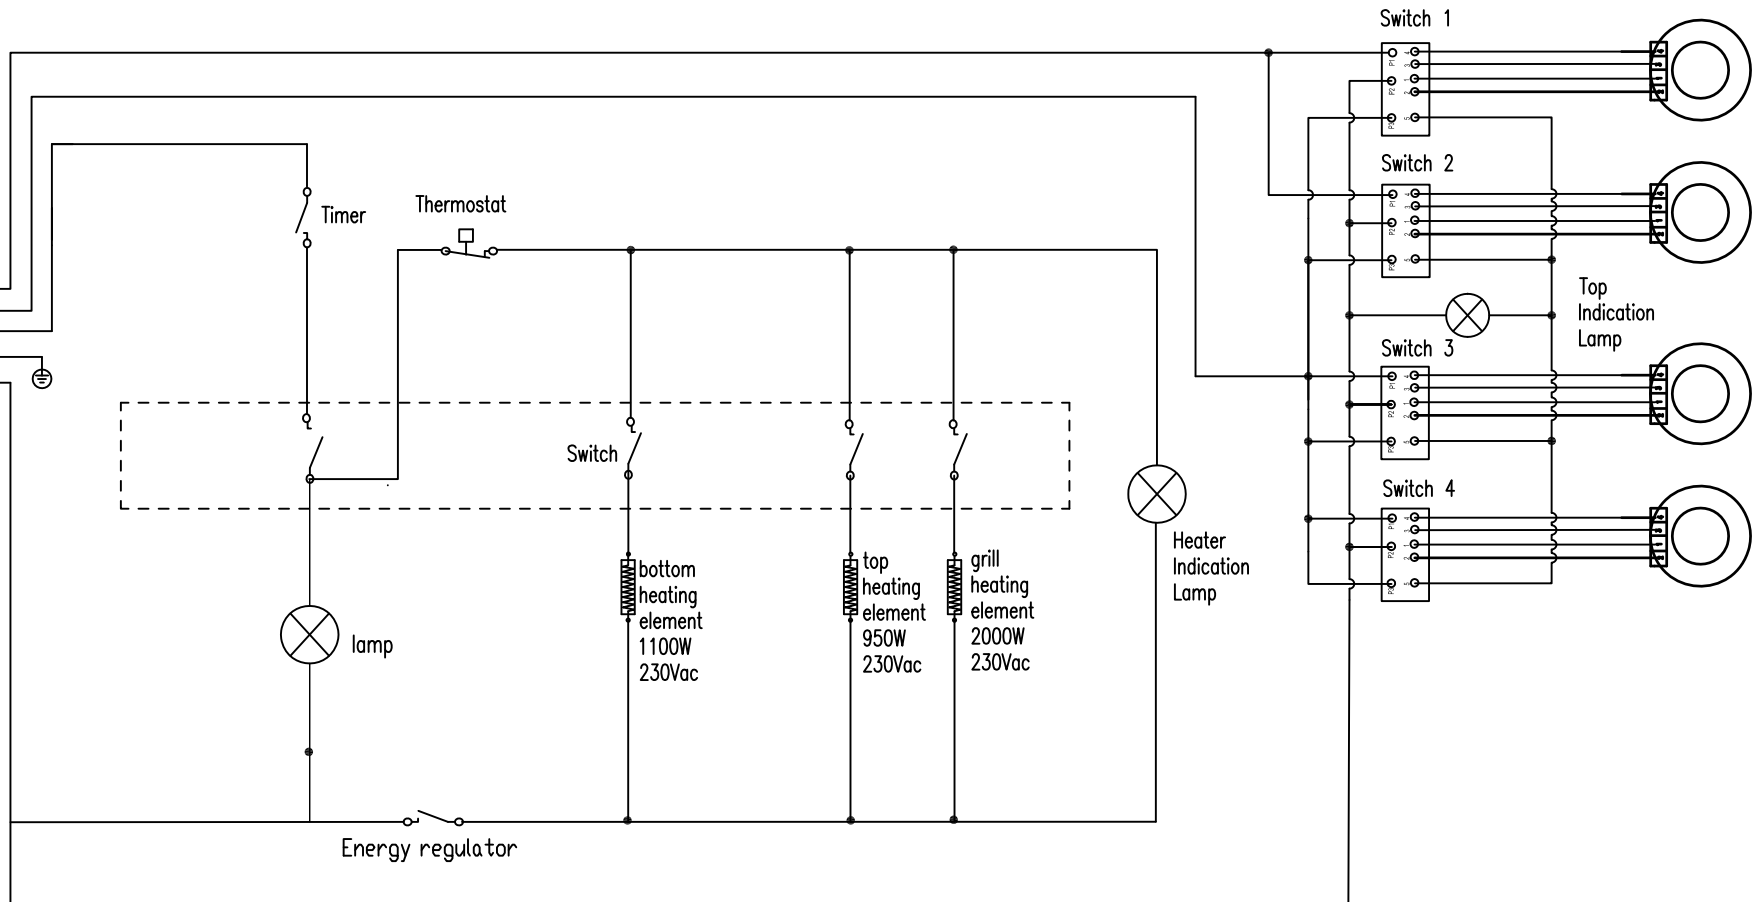

POWER  
220-240V/  
380-415V 3N~

L1  
L2  
L3  
E  
N

Timer

Thermostat

Switch

bottom  
heating  
element  
1100W  
230Vac

top  
heating  
element  
950W  
230Vac

grill  
heating  
element  
2000W  
230Vac

lamp

Energy regulator

Heater  
Indication  
Lamp

Switch 1

Switch 2

Switch 3

Switch 4

Top  
Indication  
Lamp